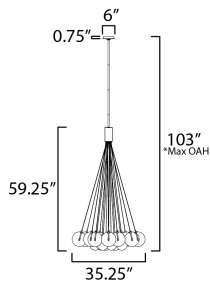

PRODUCT DESCRIPTION

Clusters of glass globes in various sizes and color are suspended from a central point and burst outward. Configurations include a 4-Light, 9-Light, and 12-Light cluster and can be mounted close to the ceiling or included down rods to extend the height. Choose from options of Clear or Frosted glass globe clusters paired with Satin Nickel frames for an airy transitional design or be bold with Mirror Smoked glass or a varied combination of the glass including amber tinted suspended on a Matte Black frame with thin black cables. Small-scaled LED G4 lamps are included with the fixtures and centered in the glass accentuating the scale of the glass.

MEASUREMENTS

DIMENSION : 35.25" L x 35.25" W x 59.25" H
 MAX OAH : 103" OAH
 CANOPY : 6" W x 0.75" H x 6" L
 HANGING WEIGHT : 15.8 lb

LAMPING

INPUT VOLTAGE : 120-277V
 LUMENS : 3,600 Rated (2,520 Del.)
 BULB : 2 x 1.8W LED G4 , 36W Total
 BULB INCLUDED : (Included)
 DIMMABLE : Y
 CRI : 90 CRI
 COLOR_TEMP : 3000K

*max overall height

FINISHES OPTION

- Black (BK)
- Gold (GLD)

GLASS

Graduating Smoke 142

MATERIAL

Steel, Glass

RATINGS