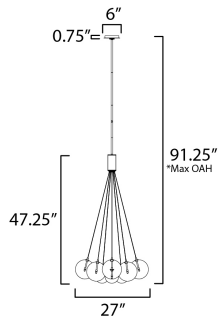

PRODUCT DESCRIPTION

Clusters of glass globes in various sizes and color are suspended from a central point and burst outward. Configurations include a 4-Light, 9-Light, and 12-Light cluster and can be mounted close to the ceiling or included down rods to extend the height. Choose from options of Clear or Frosted glass globe clusters paired with Satin Nickel frames for an airy transitional design or be bold with Mirror Smoked glass or a varied combination of the glass including amber tinted suspended on a Matte Black frame with thin black cables. Small-scaled LED G4 lamps are included with the fixtures and centered in the glass accentuating the scale of the glass.

MEASUREMENTS

DIMENSION : 27" L x 27" W x 47.25" H
 MAX OAH : 91.25" OAH
 CANOPY : 6" W x 0.75" H x 6" L
 HANGING WEIGHT : 10.78 lb

LAMPING

INPUT VOLTAGE : 120V
 LUMENS : 2,160 Rated (1,750 Del.)
 BULB : 12 x 1.8W LED G4 , 22W Total
 BULB INCLUDED : (Included)
 DIMMABLE : Y
 CRI : 90 CRI
 COLOR_TEMP : 3000K

*max overall height

FINISHES OPTION

-  Black (BK)
-  Gold (GLD)
-  Satin Nickel (SN)

GLASS

Clear 18

MATERIAL

Steel, Glass

RATINGS