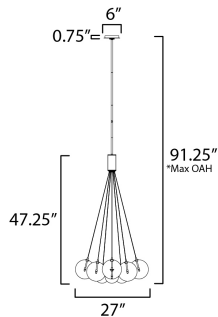

PRODUCT DESCRIPTION

Clusters of glass globes in various sizes and color are suspended from a central point and burst outward. Configurations include a 4-Light, 9-Light, and 12-Light cluster and can be mounted close to the ceiling or included down rods to extend the height. Choose from options of Clear or Frosted glass globe clusters paired with Satin Nickel frames for an airy transitional design or be bold with Mirror Smoked glass or a varied combination of the glass including amber tinted suspended on a Matte Black frame with thin black cables. Small-scaled LED G4 lamps are included with the fixtures and centered in the glass accentuating the scale of the glass.

MEASUREMENTS

DIMENSION : 27" L x 27" W x 47.25" H
 MAX OAH : 91.25" OAH
 CANOPY : 6" W x 0.75" H x 6" L
 HANGING WEIGHT : 10.78 lb

LAMPING

INPUT VOLTAGE : 120V
 LUMENS : 2,160 Rated (1,750 Del.)
 BULB : 12 x 1.8W LED G4 , 22W Total
 BULB INCLUDED : (Included)
 DIMMABLE : Y
 CRI : 90 CRI
 COLOR_TEMP : 3000K