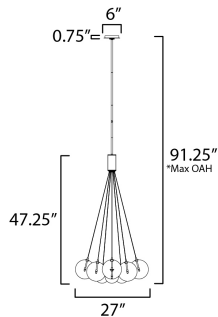

PRODUCT DESCRIPTION

Clusters of glass globes in various sizes and color are suspended from a central point and burst outward. Configurations include a 4-Light, 9-Light, and 12-Light cluster and can be mounted close to the ceiling or included down rods to extend the height. Choose from options of Clear or Frosted glass globe clusters paired with Satin Nickel frames for an airy transitional design or be bold with Mirror Smoked glass or a varied combination of the glass including amber tinted suspended on a Matte Black frame with thin black cables. Small-scaled LED G4 lamps are included with the fixtures and centered in the glass accentuating the scale of the glass.

MEASUREMENTS

DIMENSION : 27" L x 27" W x 47.25" H
 MAX OAH : 91.25" OAH
 CANOPY : 6" W x 0.75" H x 6" L
 HANGING WEIGHT : 10.78 lb

LAMPING

INPUT VOLTAGE : 120V
 LUMENS : 2,160 Rated (1,750 Del.)
 BULB : 12 x 1.8W LED G4 , 22W Total
 BULB INCLUDED : (Included)
 DIMMABLE : Y
 CRI : 90 CRI
 COLOR_TEMP : 3000K

*max overall height

FINISHES OPTION

-  Black (BK)
-  Gold (GLD)
-  Satin Nickel (SN)

GLASS

Translucent Frost 54

MATERIAL

Steel, Glass

RATINGS