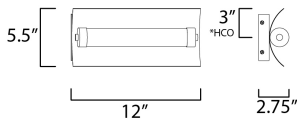

LAMPING

INPUT VOLTAGE : 120V
LUMENS : 680 Rated (480 Del.)
BULB : 2 x 4.5W LED PCB Integrated , 9W Total
BULB INCLUDED : (Integrated)
DIMMABLE : Dimmable with Bluetooth enabled device
CRI : 90 CRI
COLOR_TEMP : 3000K
LIGHTING_DIRECTION : Omni