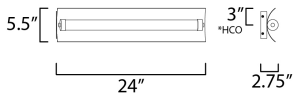

LAMPING

INPUT VOLTAGE : 120-277V
LUMENS : 1,500 Rated (910 Del.)
BULB : 2 x 9W LED PCB Integrated , 18W Total
BULB INCLUDED : (Integrated)
DIMMABLE : Dimmable with Bluetooth enabled device
CRI : 90 CRI
COLOR_TEMP : 2700 - 5000K
LIGHTING_DIRECTION : Omni