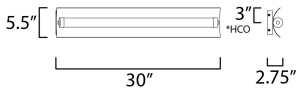

LAMPING

INPUT VOLTAGE : 120-277V
LUMENS : 1,900 Rated (1,165 Del.)
BULB : 2 x 11.5W LED PCB Integrated , 23W Total
BULB INCLUDED : (Integrated)
DIMMABLE : Dimmable with Bluetooth enabled device
CRI : 90 CRI
COLOR_TEMP : 2700 - 5000K
LIGHTING_DIRECTION : Omni