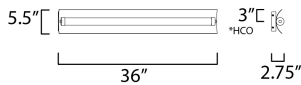

LAMPING

INPUT VOLTAGE : 120-277V
LUMENS : 2,300 Rated (1,410 Del.)
BULB : 2 x 13.5W LED PCB Integrated , 27W Total
BULB INCLUDED : (Integrated)
DIMMABLE : Dimmable with Bluetooth enabled device
CRI : 90 CRI
COLOR_TEMP : 2700 - 5000K
LIGHTING_DIRECTION : Omni