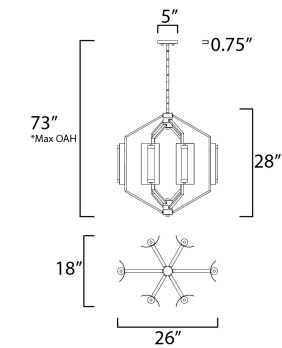

PRODUCT DESCRIPTION

A foldable frame of Black support Polished Nickel reflectors behind acrylic tubes which conceal LED modules that project ample light into the room. The bath vanities include our Bluetooth feature that allows for change in color temperature as well as dim ability.

MEASUREMENTS

DIMENSION : 26" L x 18" W x 28" H
 MAX OAH : 73" OAH
 CANOPY : 5" W x 0.75" H x 5" L
 HANGING WEIGHT : 17.2 lb

LAMPING

INPUT VOLTAGE : 120V
 LUMENS : 3,830 Rated (2,370 Del.)
 BULB : 6 x 8W LED PCB Integrated , 48W Total
 BULB INCLUDED : (Integrated)
 DIMMABLE : ELV or Triac CL
 CRI : 90 CRI
 COLOR_TEMP : 3000K

*max overall height

FINISHES OPTION

 Black / Polished Nickel (BKPN)

GLASS

White 01

MATERIAL

Stl Steel, Steel, Alum, Polycarbona

RATINGS