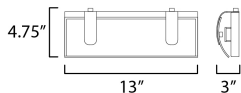

**MEASUREMENTS**

DIMENSION : 13" W x 4.75" H x 3" Ext  
 BACK PLATE : 13" W x 4.25" H x 2.5" HCO  
 HANGING WEIGHT : 2.2 lb

**LAMPING**

INPUT VOLTAGE : 120V  
 LUMENS : 960 Rated (670 Del.)  
 BULB : 1 x 12W LED PCB Integrated , 12W Total  
 BULB INCLUDED : (Integrated)  
 DIMMABLE : Y  
 CRI : 90 CRI  
 COLOR\_TEMP : 3000K  
 LIGHTING\_DIRECTION : Directional