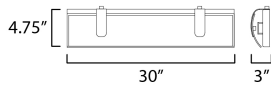

MEASUREMENTS

DIMENSION : 30" W x 4.75" H x 3" Ext
 BACK PLATE : 30" W x 4.25" H x 2.5" HCO
 HANGING WEIGHT : 5.7 lb

LAMPING

INPUT VOLTAGE : 120V
 LUMENS : 2,240 Rated (1,700 Del.)
 BULB : 2 x 28W LED PCB Integrated , 28W Total
 BULB INCLUDED : (Integrated)
 DIMMABLE : Y
 CRI : 90 CRI
 COLOR_TEMP : 3000K
 LIGHTING_DIRECTION : Directional