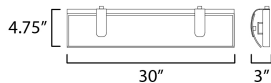

**MEASUREMENTS**

DIMENSION : 30" W x 4.75" H x 3" Ext  
 BACK PLATE : 30" W x 4.25" H x 2.5" HCO  
 HANGING WEIGHT : 5.7 lb

**LAMPING**

INPUT VOLTAGE : 120V  
 LUMENS : 2,240 Rated (1,700 Del.)  
 BULB : 2 x 28W LED PCB Integrated , 28W Total  
 BULB INCLUDED : (Integrated)  
 DIMMABLE : Y  
 CRI : 90 CRI  
 COLOR\_TEMP : 3000K  
 LIGHTING\_DIRECTION : Directional