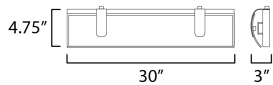

MEASUREMENTS

DIMENSION : 30" W x 4.75" H x 3" Ext
 BACK PLATE : 30" W x 4.25" H x 2.5" HCO
 HANGING WEIGHT : 5.7 lb

LAMPING

INPUT VOLTAGE : 120V
 LUMENS : 2,240 Rated (1,700 Del.)
 BULB : 2 x 28W LED PCB Integrated , 28W Total
 BULB INCLUDED : (Integrated)
 DIMMABLE : Y
 CRI : 90 CRI
 COLOR_TEMP : 3000K
 LIGHTING_DIRECTION : Directional