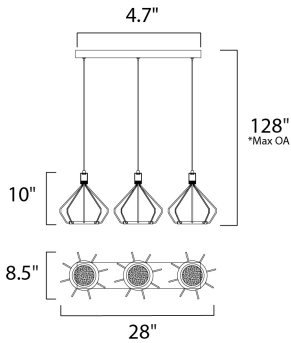

**PRODUCT DESCRIPTION**

Wire form metal cages finished in Polished Chrome support an edge lit LED disc which rotates on two axis points. The LED disc illuminates from both sides which provides accent up light combined with ample down light for ultimate function and form.

\*max overall height

**MEASUREMENTS**

DIMENSION : 28.5" L x 8.5" W x 9.75" H  
 MAX OAH : 128" OAH  
 CANOPY : 4.7" W x 1.4" H x 22.8" L  
 HANGING WEIGHT : 5.7 lb

**LAMPING**

INPUT VOLTAGE : V  
 LUMENS : 1,370 Rated  
 BULB : 3 x 6.5W LED PCB Integrated , 20W Total  
 BULB INCLUDED : (Integrated)  
 DIMMABLE : Triac CL  
 CRI : 80+ CRI  
 COLOR\_TEMP : 3000K

**FINISHES OPTION**

 Polished Chrome (PC)

**MATERIAL**

Steel, Acrylic

**RATINGS**

cETLus  
 Location

**ADDITIONAL**

OPERATING TEMPERATURE:  
 -20°C (-4°F), 40°C (104°F)