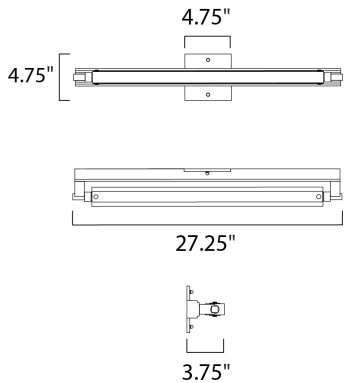

PRODUCT DESCRIPTION

Redefining wall-mounted lighting, the Pivot collection brings versatility to a once static fixture, adding uniqueness to any design space. Install this sleek Polished Chrome bar in any room or office and simply pivot it to instantly change the focus and the mood. Angled over a fluorescent bulb that saves energy, the elongated Clear acrylic with frosted edges diffuses harsh beams and casts the room in a pleasant light.

MEASUREMENTS

DIMENSION : 27.25" W x 4.75" H x 3.75" Ext
 MAX OAH :
 HANGING WEIGHT : 2 lb

LAMPING

INPUT VOLTAGE : 120V
 LUMENS : 1,680 Rated
 BULB : 2 x 12W LED PCB Integrated , 24W Total
 BULB INCLUDED : (Integrated)
 DIMMABLE : Triac CL
 CRI : 90 CRI
 COLOR_TEMP : 3000K