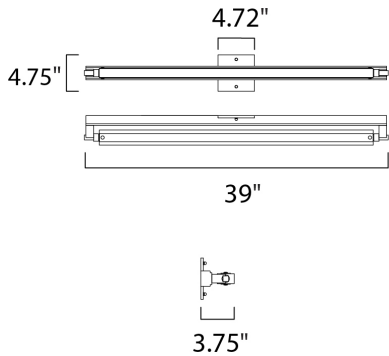

**PRODUCT DESCRIPTION**

Redefining wall-mounted lighting, the Pivot collection brings versatility to a once static fixture, adding uniqueness to any design space. Install this sleek Polished Chrome bar in any room or office and simply pivot it to instantly change the focus and the mood. Angled over a fluorescent bulb that saves energy, the elongated Clear acrylic with frosted edges diffuses harsh beams and casts the room in a pleasant light.

**MEASUREMENTS**

DIMENSION : 39" W x 4.75" H x 3.75" Ext  
 MAX OAH :  
 HANGING WEIGHT : 3.48 lb

**LAMPING**

INPUT VOLTAGE : 120V  
 LUMENS : 2,800 Rated  
 BULB : 2 x 20W LED PCB Integrated , 40W Total  
 BULB INCLUDED : (Integrated)  
 DIMMABLE : Triac CL  
 CRI : 90 CRI  
 COLOR\_TEMP : 3000K