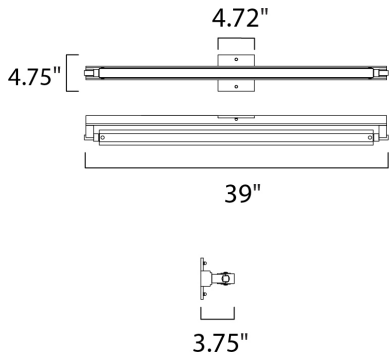

**PRODUCT DESCRIPTION**

Redefining wall-mounted lighting, the Pivot collection brings versatility to a once static fixture, adding uniqueness to any design space. Install this sleek Polished Chrome bar in any room or office and simply pivot it to instantly change the focus and the mood. Angled over a fluorescent bulb that saves energy, the elongated Clear acrylic with frosted edges diffuses harsh beams and casts the room in a pleasant light.

**MEASUREMENTS**

DIMENSION : 39" W x 4.75" H x 3.75" Ext  
 MAX OAH :  
 HANGING WEIGHT : 3.48 lb

**LAMPING**

INPUT VOLTAGE : 120V  
 LUMENS : 2,800 Rated  
 BULB : 2 x 20W LED PCB Integrated , 40W Total  
 BULB INCLUDED : (Integrated)  
 DIMMABLE : Triac CL  
 CRI : 90 CRI  
 COLOR\_TEMP : 3000K