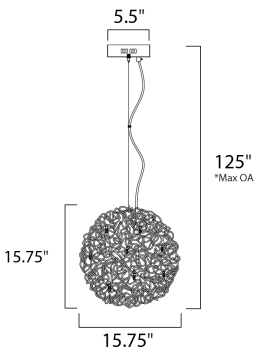

*max overall height of the fixture

MEASUREMENTS

DIMENSION : 15.75" L x 15.75" W x 15.75" H
 MAX OAH : 125" OAH
 CANOPY : 5.5" W x 1.5" H x 5.5" L
 HANGING WEIGHT : 10.78 lb

LAMPING

INPUT VOLTAGE : 120V
 LUMENS : 850 Rated (800 Del.)
 BULB : 8 x 1.2W LED 12V G4 , 10W Total
 BULB INCLUDED : (Included)
 DIMMABLE : Electronic Low Voltage (ELV)
 CRI : 80+ CRI
 COLOR_TEMP : 3000K

FINISHES OPTION

 Polished Chrome (PC)

MATERIAL

Steel, Aluminum

RATINGS

cETLus
 Dry Location

ADDITIONAL

ADJUSTABLE
 OPERATING TEMPERATURE:
 -20°C (-4°F), 40°C (104°F)