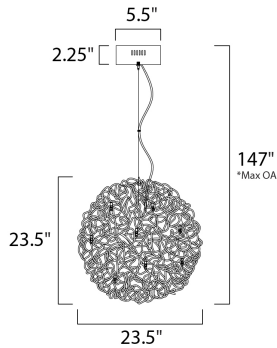

FINISHES OPTION

 Polished Chrome (PC)

MATERIAL

Steel, Aluminum

RATINGS

cETLus
Dry Location

ADDITIONAL

OPERATING TEMPERATURE:
-20°C (-4°F), 40°C (104°F)

MEASUREMENTS

DIMENSION : 23.5" L x 23.5" W x 23.5" H
 MAX OAH : 147" OAH
 CANOPY : 5.5" W x 2.25" H x 5.5" L
 HANGING WEIGHT : 17.6 lb

LAMPING

INPUT VOLTAGE : 120V
 LUMENS : 1,250 Rated (1,200 Del.)
 BULB : 12 x 1.2W LED 12V G4 , 14W Total
 BULB INCLUDED : (Included)
 DIMMABLE : Electronic Low Voltage (ELV)
 CRI : 80+ CRI
 COLOR_TEMP : 3000K