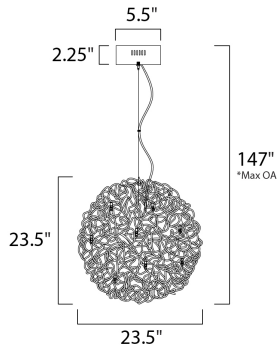

**FINISHES OPTION**

 Polished Chrome (PC)

**MATERIAL**

Steel, Aluminum

**RATINGS**

cETLus  
Dry Location

**ADDITIONAL**

OPERATING TEMPERATURE:  
-20°C (-4°F), 40°C (104°F)

**MEASUREMENTS**

DIMENSION : 23.5" L x 23.5" W x 23.5" H  
 MAX OAH : 147" OAH  
 CANOPY : 5.5" W x 2.25" H x 5.5" L  
 HANGING WEIGHT : 17.6 lb

**LAMPING**

INPUT VOLTAGE : 120V  
 LUMENS : 1,250 Rated (1,200 Del.)  
 BULB : 12 x 1.2W LED 12V G4 , 14W Total  
 BULB INCLUDED : (Included)  
 DIMMABLE : Electronic Low Voltage (ELV)  
 CRI : 80+ CRI  
 COLOR\_TEMP : 3000K