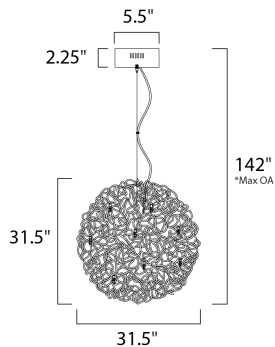

FINISHES OPTION

MATERIAL

Steel, Aluminum

RATINGS

cETLus
Dry Location

ADDITIONAL

ADJUSTABLE
OPERATING TEMPERATURE:
-20°C (-4°F), 40°C (104°F)

MEASUREMENTS

DIMENSION : 31.5" L x 31.5" W x 31.5" H
 MAX OAH : 142" OAH
 CANOPY : 5.5" W x 1.5" H x 5.5" L
 HANGING WEIGHT : 48.4 lb

LAMPING

INPUT VOLTAGE : 120V
 LUMENS : 2,600 Rated (2,500 Del.)
 BULB : 25 x 1.2W LED 12V G4 , 30W Total
 BULB INCLUDED : (Included)
 DIMMABLE : Electronic Low Voltage (ELV)
 CRI : 80+ CRI
 COLOR_TEMP : 3000K