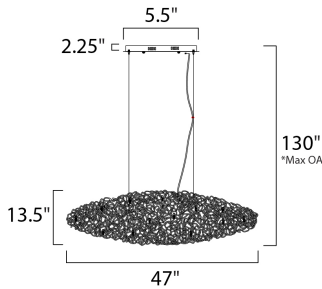

*max overall height of the fixture

MEASUREMENTS

DIMENSION : 47" L x 19.5" W x 13.5" H
 MAX OAH : 130" OAH
 CANOPY : 5.5" W x 2.25" H x 5.5" L
 HANGING WEIGHT : 35.42 lb

LAMPING

INPUT VOLTAGE : 120V
 LUMENS : 1,250 Rated (1,200 Del.)
 BULB : 12 x 1.2W LED 12V G4 , 14W Total
 BULB INCLUDED : (Included)
 DIMMABLE : Electronic Low Voltage (ELV)
 CRI : 80+ CRI
 COLOR_TEMP : 3000K

FINISHES OPTION

 Polished Chrome (PC)

MATERIAL

Steel, Aluminum

RATINGS

cETLus
 Dry Location

ADDITIONAL

ADJUSTABLE
 OPERATING TEMPERATURE:
 -20°C (-4°F), 40°C (104°F)