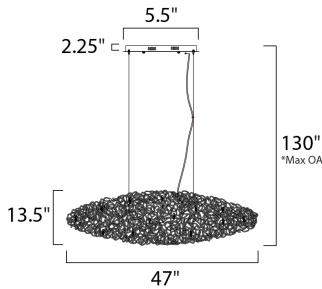

\*max overall height of the fixture

**MEASUREMENTS**

DIMENSION : 47" L x 19.5" W x 13.5" H  
 MAX OAH : 130" OAH  
 CANOPY : 5.5" W x 2.25" H x 5.5" L  
 HANGING WEIGHT : 35.42 lb

**LAMPING**

INPUT VOLTAGE : 120V  
 LUMENS : 1,250 Rated (1,200 Del.)  
 BULB : 12 x 1.2W LED 12V G4 , 14W Total  
 BULB INCLUDED : (Included)  
 DIMMABLE : Electronic Low Voltage (ELV)  
 CRI : 80+ CRI  
 COLOR\_TEMP : 3000K

**FINISHES OPTION**

 Polished Chrome (PC)

**MATERIAL**

Steel, Aluminum

**RATINGS**

cETLus  
 Dry Location

**ADDITIONAL**

ADJUSTABLE  
 OPERATING TEMPERATURE:  
 -20°C (-4°F), 40°C (104°F)