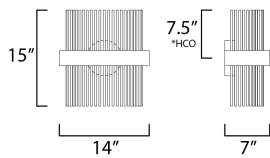

LAMPING

INPUT VOLTAGE : 120-277V
LUMENS : 1,400 Rated (490 Del.)
BULB : 2 x 17W LED PCB Integrated , 17W Total
BULB INCLUDED : (Integrated)
DIMMABLE : Dimmable W/ WiZ compatible device or app
CRI : 80 CRI
COLOR_TEMP : 2700 - 5000K
LIGHTING_DIRECTION : Down