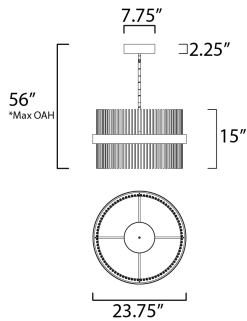

**FINISHES OPTION**

-  Black / Satin Brass (BKSBR)
-  Black / Satin Nickel (BKSNI)
-  Black / Satin Nickel / Satin Brass (BKSNSBR)

**MATERIAL**

Steel

**RATINGS**

cETLus  
Dry Location

**ADDITIONAL**

SLOPE: 90  
RATED LIFE 25000 Hours  
OPERATING TEMPERATURE:  
-20°C (-4°F), 40°C (104°F)

**MEASUREMENTS**

- DIMENSION : 23.75" L x 23.75" W x 15" H
- MAX OAH : 56" OAH
- CANOPY : 7.75" W x 2.25" H x 7.75" L
- HANGING WEIGHT : 21.16 lb

**LAMPING**

- INPUT VOLTAGE : 120-277V
- LUMENS : 4,900 Rated (1,600 Del.)
- BULB : 2 x 53W LED PCB Integrated , 53W Total
- BULB INCLUDED : (Integrated)
- DIMMABLE : Dimmable W/ WiZ compatible device or app
- CRI : 80 CRI
- COLOR\_TEMP : 2700 - 5000K