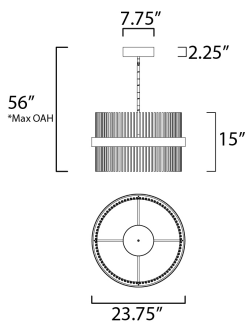

FINISHES OPTION

-  Black / Satin Brass (BKSBR)
-  Black / Satin Nickel (BKSNI)
-  Black / Satin Nickel / Satin Brass (BKSNSBR)

MATERIAL

Steel

RATINGS

cETLus
Dry Location

ADDITIONAL

SLOPE: 90
RATED LIFE 25000 Hours
OPERATING TEMPERATURE:
-20°C (-4°F), 40°C (104°F)

MEASUREMENTS

DIMENSION : 23.75" L x 23.75" W x 15" H
 MAX OAH : 56" OAH
 CANOPY : 7.75" W x 2.25" H x 7.75" L
 HANGING WEIGHT : 21.16 lb

LAMPING

INPUT VOLTAGE : 120-277V
 LUMENS : 4,900 Rated (1,600 Del.)
 BULB : 2 x 53W LED PCB Integrated , 53W Total
 BULB INCLUDED : (Integrated)
 DIMMABLE : Dimmable W/ WiZ compatible device or app
 CRI : 80 CRI
 COLOR_TEMP : 2700 - 5000K