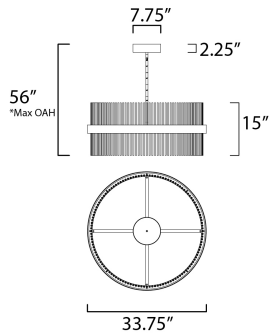

PRODUCT DESCRIPTION

Wide bands of Matte Black metal supports an evenly spaced row of thin tubing finished in your choice of Satin Brass, Satin Nickel or a combination of the two. The stylish design is connected by WiZ that enables the lighting's White Ambiance between 2700-5000 Kelvin. Marvel at the ring's soft indirect lighting dispersion cast light both up and down and shine along the tubes aglow. Set daylight white options for concentration tasks and energize your body. Similarly take notice of the effect when setting a warmer tone at the end of the day or to add some ambiance.

*max overall height

MEASUREMENTS

- DIMENSION : 33.75" L x 33.75" W x 15" H
- MAX OAH : 56" OAH
- CANOPY : 7.75" W x 2.25" H x 7.75" L
- HANGING WEIGHT : 28 lb

LAMPING

- INPUT VOLTAGE : 120-277V
- LUMENS : 7,000 Rated (2,500 Del.)
- BULB : 2 x 73W LED PCB Integrated , 73W Total
- BULB INCLUDED : (Integrated)
- DIMMABLE : Dimmable W/ WiZ compatible device or app
- CRI : 80 CRI
- COLOR_TEMP : 2700 - 5000K

FINISHES OPTION

-  Black / Satin Brass (BKSBR)
-  Black / Satin Nickel (BKSNI)
-  Black / Satin Nickel / Satin Brass (BKSNSBR)

MATERIAL

Steel

RATINGS

cETLus
Dry Location

ADDITIONAL

SLOPE: 90
RATED LIFE 25000 Hours
OPERATING TEMPERATURE:
-20°C (-4°F), 40°C (104°F)