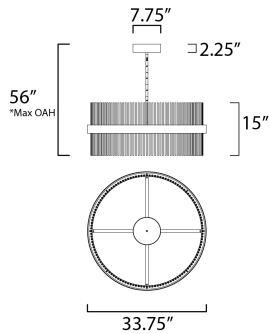

**PRODUCT DESCRIPTION**

Wide bands of Matte Black metal supports an evenly spaced row of thin tubing finished in your choice of Satin Brass, Satin Nickel or a combination of the two. The stylish design is connected by WiZ that enables the lighting's White Ambiance between 2700-5000 Kelvin. Marvel at the ring's soft indirect lighting dispersion cast light both up and down and shine along the tubes aglow. Set daylight white options for concentration tasks and energize your body. Similarly take notice of the effect when setting a warmer tone at the end of the day or to add some ambiance.

\*max overall height

**MEASUREMENTS**

- DIMENSION : 33.75" L x 33.75" W x 15" H
- MAX OAH : 56" OAH
- CANOPY : 7.75" W x 2.25" H x 7.75" L
- HANGING WEIGHT : 28 lb

**LAMPING**

- INPUT VOLTAGE : 120-277V
- LUMENS : 7,000 Rated (2,500 Del.)
- BULB : 2 x 73W LED PCB Integrated , 73W Total
- BULB INCLUDED : (Integrated)
- DIMMABLE : Dimmable W/ WiZ compatible device or app
- CRI : 80 CRI
- COLOR\_TEMP : 2700 - 5000K

**FINISHES OPTION**

-  Black / Satin Brass (BKSNBR)
-  Black / Satin Nickel (BKSN)
-  Black / Satin Nickel / Satin Brass (BKSNBSBR)

**MATERIAL**

Steel

**RATINGS**

cETLus  
Dry Location

**ADDITIONAL**

SLOPE: 90  
RATED LIFE 25000 Hours  
OPERATING TEMPERATURE:  
-20°C (-4°F), 40°C (104°F)