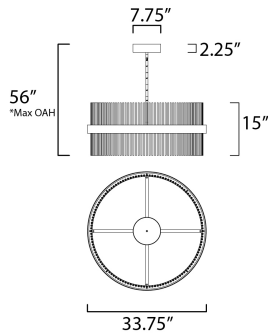

**PRODUCT DESCRIPTION**

Wide bands of Matte Black metal supports an evenly spaced row of thin tubing finished in your choice of Satin Brass, Satin Nickel or a combination of the two. The stylish design is connected by WiZ that enables the lighting's White Ambiance between 2700-5000 Kelvin. Marvel at the ring's soft indirect lighting dispersion cast light both up and down and shine along the tubes aglow. Set daylight white options for concentration tasks and energize your body. Similarly take notice of the effect when setting a warmer tone at the end of the day or to add some ambiance.

\*max overall height

**MEASUREMENTS**

DIMENSION : 33.75" L x 33.75" W x 15" H  
 MAX OAH : 56" OAH  
 CANOPY : 7.75" W x 2.25" H x 7.75" L  
 HANGING WEIGHT : 28 lb

**LAMPING**

INPUT VOLTAGE : 120-277V  
 LUMENS : 7,000 Rated (2,500 Del.)  
 BULB : 2 x 73W LED PCB Integrated , 73W Total  
 BULB INCLUDED : (Integrated)  
 DIMMABLE : Dimmable W/ WiZ compatible device or app  
 CRI : 80 CRI  
 COLOR\_TEMP : 2700 - 5000K

**FINISHES OPTION**

-  Black / Satin Brass (BKSBR)
-  Black / Satin Nickel (BKSN)
-  Black / Satin Nickel / Satin Brass (BKSNSBR)

**MATERIAL**

Steel

**RATINGS**

cETLus  
 Dry Location

**ADDITIONAL**

SLOPE: 90  
 RATED LIFE 25000 Hours  
 OPERATING TEMPERATURE:  
 -20°C (-4°F), 40°C (104°F)