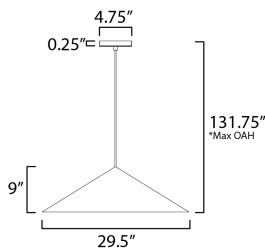

FINISHES OPTION

-  Antique Brass (AB)
-  Black (BK)

MATERIAL

Aluminum, Steel

RATINGS

cETLus
Dry Location

ADDITIONAL

RATED LIFE 35000 Hours
OPERATING TEMPERATURE:
-20°C (-4°F), 40°C (104°F)

MEASUREMENTS

DIMENSION : 29.5" W x 9" H x 29.5" Ext
MAX OAH : 131.75" OAH
CANOPY : 4.75" W x 0.25" H x 4.75" L
HANGING WEIGHT : 4.94 lb

LAMPING

INPUT VOLTAGE : 120V
LUMENS : 900 Rated (650 Del.)
BULB : 1 x 12W LED E26 Medium , 12W Total
BULB INCLUDED : (Included)
CRI : 90 CRI
COLOR_TEMP : 3000K