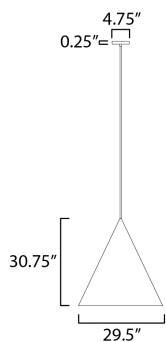

MEASUREMENTS

DIMENSION : 29.5" L x 29.5" W x 30.75" H
 MAX OAH : 153.5" OAH
 CANOPY : 4.75" W x 0.25" H x 4.75" L
 HANGING WEIGHT : 23 lb

LAMPING

INPUT VOLTAGE : 120V
 LUMENS : 1,600 Rated (1,440 Del.)
 BULB : 1 x 16W LED E26 Medium , 16W Total
 BULB INCLUDED : (Included)
 DIMMABLE : Y
 CRI : 90 CRI
 COLOR_TEMP : 3000K