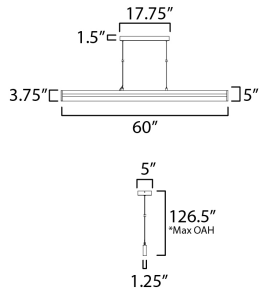

**MEASUREMENTS**

DIMENSION : 60" L x 1.25" W x 3.75" H  
 MAX OAH : 126.5" OAH  
 CANOPY : 5" W x 1.5" H x 17.75" L  
 HANGING WEIGHT : 13.73 lb

**LAMPING**

INPUT VOLTAGE : 120-277V  
 LUMENS : 2,400 Rated (1,600 Del.)  
 BULB : 1 x 65W LED DC Integrated , 65W Total  
 BULB INCLUDED : (Integrated)  
 DIMMABLE : WIZ APP  
 CRI : 90 CRI  
 COLOR\_TEMP : RGBTWK

\*max overall height

**FINISHES OPTION**

 Black (BK)

**MATERIAL**

Aluminum, Steel, Acrylic

**RATINGS**

cETLus  
 Dry Location

**ADDITIONAL**