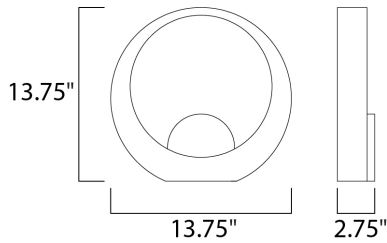

**PRODUCT DESCRIPTION**

**MEASUREMENTS**

DIMENSION : 13.75" W x 13.75" H x 2.75" Ext  
 BACK PLATE : 5" W x 0.5" H x 11" HCO  
 HANGING WEIGHT : 7.15 lb

**LAMPING**

INPUT VOLTAGE : 120V  
 LUMENS : 1,330 Rated (680 Del.)  
 BULB : 1 x 19W LED PCB Integrated , 19W Total  
 BULB INCLUDED : (Integrated)  
 DIMMABLE : No  
 CRI : 90+ CRI  
 COLOR\_TEMP : 3000K  
 LIGHTING\_DIRECTION : Down

**FINISHES OPTION**

-  Bronze (BZ)
-  White (WT)

**MATERIAL**

Aluminum

**ADDITIONAL**

INSTALL UP/DOWN: Up  
 OPERATING TEMPERATURE:  
 -20°C (-4°F), 40°C (104°F)

PHOTOMETRIC: Report Found Online

Always consult a qualified electrician before installing any lighting product.