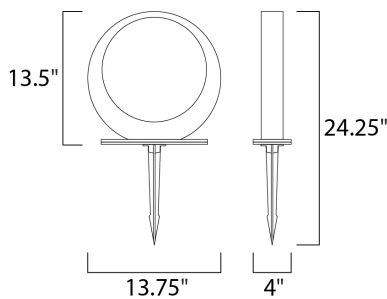

MEASUREMENTS

DIMENSION : 13.75" L x 4" W x 13.5" H
 CANOPY : 4" W x 0.5" H x 11" L
 HANGING WEIGHT : 10.615 lb

LAMPING

INPUT VOLTAGE : 12V
 LUMENS : 840 Rated (610 Del.)
 BULB : 1 x 12W LED LED , 12W Total
 BULB INCLUDED : (Integrated)
 DIMMABLE : No
 CRI : 90+ CRI
 COLOR_TEMP : 3000K

FINISHES OPTION

-  Bronze (BZ)
-  White (WT)

MATERIAL

Aluminum, Acrylic

RATINGS

cETLus
 Wet Location

ADDITIONAL

OPERATING TEMPERATURE:
 -20°C (-4°F), 40°C (104°F)