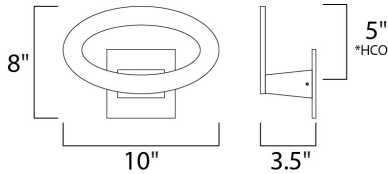

PRODUCT DESCRIPTION

*height from center of outlet to the top of the fixture

MEASUREMENTS

DIMENSION : 10" W x 8" H x 3.5" Ext
 MAX OAH :
 HANGING WEIGHT : 1.54 lb

LAMPING

INPUT VOLTAGE : 120V
 LUMENS : 700 Rated (367 Del.)
 BULB : 7 x 1W LED PCB Integrated , 7W Total
 BULB INCLUDED : (Integrated)
 DIMMABLE : No
 CRI : 80+ CRI
 COLOR_TEMP : 3000K
 LIGHTING_DIRECTION : Indirect

FINISHES OPTION

-  Bronze (BZ)
-  Satin Aluminum (SA)

MATERIAL

Aluminum

RATINGS

cETLus
 Location
 ADA

ADDITIONAL

INSTALL UP/DOWN: Up/Down
 RATED LIFE 35000 Hours
 OPERATING TEMPERATURE:
 -20°C (-4°F), 40°C (104°F)