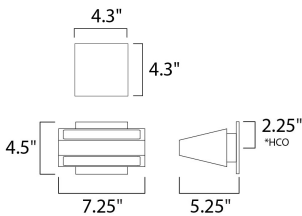

PRODUCT DESCRIPTION