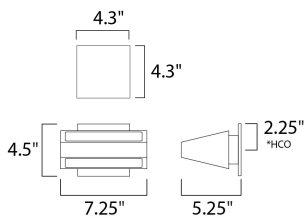

LAMPING

INPUT VOLTAGE : 120V
LUMENS : 540 Rated (445 Del.)
BULB : 18 x .3W LED PCB Integrated , 5W Total
BULB INCLUDED : (Integrated)
DIMMABLE : ELV Or Triac CL
CRI : 80+ CRI
COLOR_TEMP : 3000K
LIGHTING_DIRECTION : Indirect