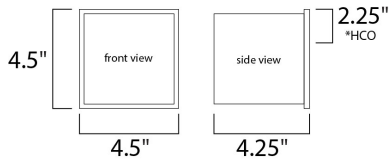

PRODUCT DESCRIPTION

*height from center of outlet to the top of the fixture

MEASUREMENTS

DIMENSION : 4" W x 4" H x 4" Ext
 MAX OAH : 4.33" W x 4.33" H
 HANGING WEIGHT : 2.33 lb

LAMPING

INPUT VOLTAGE : 120V
 LUMENS : 420 Rated (360 Del.)
 BULB : 2 x 3W LED PCB Integrated , 6W Total
 BULB INCLUDED : (Integrated)
 DIMMABLE : Triac
 CRI : 90 CRI
 COLOR_TEMP : 3000K
 LIGHTING_DIRECTION : Directional