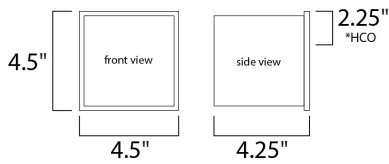

PRODUCT DESCRIPTION

*height from center of outlet to the top of the fixture

MEASUREMENTS

DIMENSION : 4" W x 4" H x 4" Ext
 MAX OAH : 4.33" W x 4.33" H
 HANGING WEIGHT : 2.33 lb

LAMPING

INPUT VOLTAGE : 120V
 LUMENS : 420 Rated (360 Del.)
 BULB : 2 x 3W LED PCB Integrated , 6W Total
 BULB INCLUDED : (Integrated)
 DIMMABLE : Triac
 CRI : 90 CRI
 COLOR_TEMP : 3000K
 LIGHTING_DIRECTION : Directional