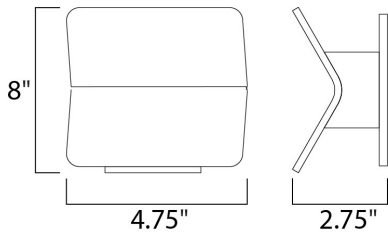

PRODUCT DESCRIPTION

MEASUREMENTS

DIMENSION : 8" W x 4.75" H x 2.75" Ext
 MAX OAH :
 HANGING WEIGHT : 1.76 lb

LAMPING

INPUT VOLTAGE : 120V
 LUMENS : 420 Rated (362 Del.)
 BULB : 2 x 3W LED PCB Integrated , 6W Total
 BULB INCLUDED : (Integrated)
 DIMMABLE : No
 CRI : 80+ CRI
 COLOR_TEMP : 3000K
 LIGHTING_DIRECTION : Indirect

FINISHES OPTION

 Satin Aluminum (SA)

MATERIAL

Aluminum

RATINGS

cETLus
 Location
 ADA

ADDITIONAL

RATED LIFE 35000 Hours
 OPERATING TEMPERATURE:
 -20°C (-4°F), 40°C (104°F)