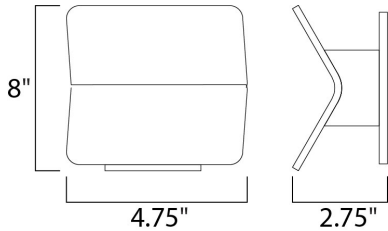

PRODUCT DESCRIPTION

MEASUREMENTS

DIMENSION : 8" W x 4.75" H x 2.75" Ext
 MAX OAH :
 HANGING WEIGHT : 1.76 lb

LAMPING

INPUT VOLTAGE : 120V
 LUMENS : 420 Rated (362 Del.)
 BULB : 2 x 3W LED PCB Integrated , 6W Total
 BULB INCLUDED : (Integrated)
 DIMMABLE : No
 CRI : 80+ CRI
 COLOR_TEMP : 3000K
 LIGHTING_DIRECTION : Indirect