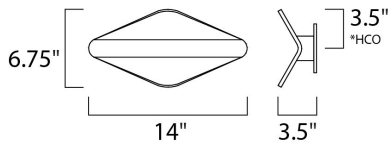

PRODUCT DESCRIPTION

*height from center of outlet to the top of the fixture

MEASUREMENTS

DIMENSION : 14" W x 6.75" H x 3.5" Ext
 MAX OAH :
 HANGING WEIGHT : 1.8 lb

LAMPING

INPUT VOLTAGE : 120V
 LUMENS : 420 Rated (428 Del.)
 BULB : 2 x 3W LED PCB Integrated , 6W Total
 BULB INCLUDED : (Integrated)
 DIMMABLE : No
 CRI : 80+ CRI
 COLOR_TEMP : 3000K
 LIGHTING_DIRECTION : Down

FINISHES OPTION

-  Bronze (BZ)
-  Satin Aluminum (SA)

MATERIAL

Aluminum

RATINGS

cETLus
 Location
 ADA

ADDITIONAL

INSTALL UP/DOWN: Down
 OPERATING TEMPERATURE:
 -20°C (-4°F), 40°C (104°F)