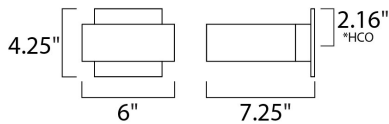

PRODUCT DESCRIPTION

*height from center of outlet to the top of the fixture

MEASUREMENTS

DIMENSION : 6" W x 4.25" H x 7.25" Ext
 MAX OAH :
 HANGING WEIGHT : 1.7 lb

LAMPING

INPUT VOLTAGE : 120V
 LUMENS : 190 Rated (154 Del.)
 BULB : 9 x .3W LED PCB Integrated , 3W Total
 BULB INCLUDED : (Integrated)
 DIMMABLE : No
 CRI : 80+ CRI
 COLOR_TEMP : 3000K
 LIGHTING_DIRECTION : Indirect

FINISHES OPTION

-  Bronze (BZ)
-  Satin Aluminum (SA)

MATERIAL

Aluminum

RATINGS

cETLus
 Location

ADDITIONAL

INSTALL UP/DOWN: Any
 OPERATING TEMPERATURE:
 -20°C (-4°F), 40°C (104°F)