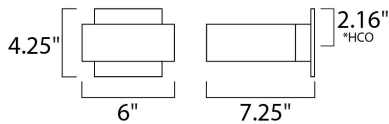

**PRODUCT DESCRIPTION**

\*height from center of outlet to the top of the fixture

**MEASUREMENTS**

DIMENSION : 6" W x 4.25" H x 7.25" Ext  
 MAX OAH :  
 HANGING WEIGHT : 1.7 lb

**LAMPING**

INPUT VOLTAGE : 120V  
 LUMENS : 190 Rated (154 Del.)  
 BULB : 9 x .3W LED PCB Integrated , 3W Total  
 BULB INCLUDED : (Integrated)  
 DIMMABLE : No  
 CRI : 80+ CRI  
 COLOR\_TEMP : 3000K  
 LIGHTING\_DIRECTION : Indirect

**FINISHES OPTION**

-  Bronze (BZ)
-  Satin Aluminum (SA)

**MATERIAL**

Aluminum

**RATINGS**

cETLus  
 Location

**ADDITIONAL**

INSTALL UP/DOWN: Any  
 OPERATING TEMPERATURE:  
 -20°C (-4°F), 40°C (104°F)