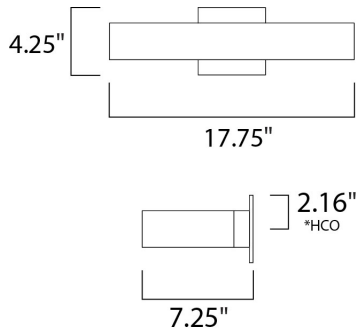

**PRODUCT DESCRIPTION**

\*height from center of outlet to the top of the fixture

**MEASUREMENTS**

DIMENSION : 17.75" W x 4.25" H x 7.25" Ext  
 MAX OAH :  
 HANGING WEIGHT : 3.4 lb

**LAMPING**

INPUT VOLTAGE : 120V  
 LUMENS : 560 Rated (547 Del.)  
 BULB : 27 x .3W LED PCB Integrated , 8W Total  
 BULB INCLUDED : (Integrated)  
 DIMMABLE : No  
 CRI : 80+ CRI  
 COLOR\_TEMP : 3000K  
 LIGHTING\_DIRECTION : Indirect

**FINISHES OPTION**

 Bronze (BZ)

**MATERIAL**

Aluminum

**RATINGS**

cETLus  
 Location

**ADDITIONAL**

INSTALL UP/DOWN: All  
 OPERATING TEMPERATURE:  
 -20°C (-4°F), 40°C (104°F)