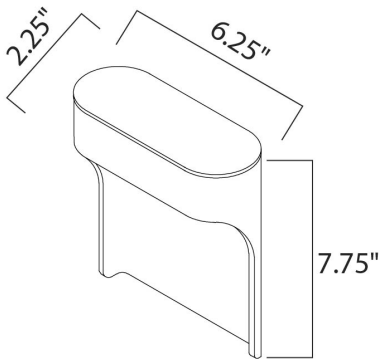

**PRODUCT DESCRIPTION**

**MEASUREMENTS**

DIMENSION : 6.25" W x 7.75" H x 2.25" Ext  
 MAX OAH : 2.25" OAH 3.67" W x 0.63" H  
 HANGING WEIGHT : 2.75 lb

**LAMPING**

INPUT VOLTAGE : 120V  
 LUMENS : 560 Rated (337 Del.)  
 BULB : 1 x 8W LED PCB Integrated , 8W Total  
 BULB INCLUDED : (Integrated)  
 DIMMABLE : Electronic Low Voltage (ELV)  
 CRI : 90+ CRI  
 COLOR\_TEMP : 3000K  
 LIGHTING\_DIRECTION : Down

**FINISHES OPTION**

-  Bronze (BZ)
-  Satin Aluminum (SA)

**MATERIAL**

Aluminum, Acrylic

**RATINGS**

cETLus  
 Wet Location  
 ADA

**ADDITIONAL**

INSTALL UP/DOWN: UP/Down  
 RATED LIFE 50000 Hours  
 OPERATING TEMPERATURE:  
 -20°C (-4°F), 40°C (104°F)