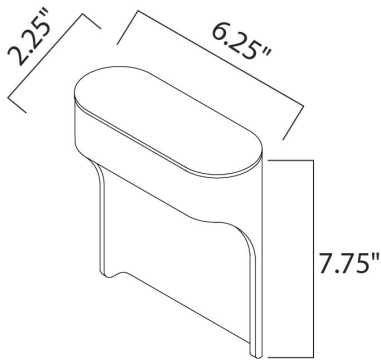

PRODUCT DESCRIPTION

MEASUREMENTS

DIMENSION : 6.25" W x 7.75" H x 2.25" Ext
 MAX OAH : 2.25" OAH 3.67" W x 0.63" H
 HANGING WEIGHT : 2.75 lb

LAMPING

INPUT VOLTAGE : 120V
 LUMENS : 560 Rated (337 Del.)
 BULB : 1 x 8W LED PCB Integrated , 8W Total
 BULB INCLUDED : (Integrated)
 DIMMABLE : Electronic Low Voltage (ELV)
 CRI : 90+ CRI
 COLOR_TEMP : 3000K
 LIGHTING_DIRECTION : Down

FINISHES OPTION

-  Bronze (BZ)
-  Satin Aluminum (SA)

MATERIAL

Aluminum, Acrylic

RATINGS

cETLus
 Wet Location
 ADA

ADDITIONAL

INSTALL UP/DOWN: UP/Down
 RATED LIFE 50000 Hours
 OPERATING TEMPERATURE:
 -20°C (-4°F), 40°C (104°F)