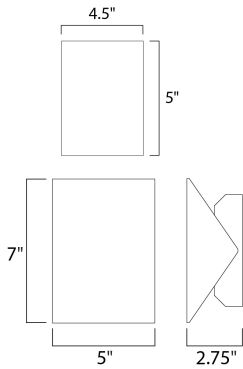

PRODUCT DESCRIPTION

MEASUREMENTS

DIMENSION : 5" W x 7" H x 2.75" Ext
 BACK PLATE : 5" W x 5" H x 3.5" HCO
 HANGING WEIGHT : 2.99 lb

LAMPING

INPUT VOLTAGE : 120V
 LUMENS : 560 Rated (170 Del.)
 BULB : 1 x 8W LED PCB Integrated , 8W Total
 BULB INCLUDED : (Integrated)
 DIMMABLE : Yes
 CRI : 90+ CRI
 COLOR_TEMP : 3000K
 LIGHTING_DIRECTION : Directional

FINISHES OPTION

-  Black (BK)
-  Satin Aluminum (SA)
-  White (WT)

MATERIAL

Aluminum

RATINGS

cETLus
 Wet Location
 ADA

ADDITIONAL

INSTALL UP/DOWN: Any
 OPERATING TEMPERATURE:
 -20°C (-4°F), 40°C (104°F)