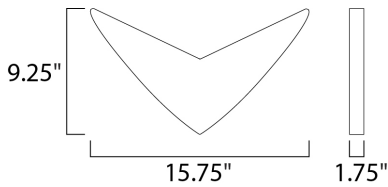

**PRODUCT DESCRIPTION**

**MEASUREMENTS**

DIMENSION : 15.75" W x 9.25" H x 1.75" Ext  
 MAX OAH : 1.75" OAH 4.06" W x 0.48" H  
 HANGING WEIGHT : 2.93 lb

**LAMPING**

INPUT VOLTAGE : 120V  
 LUMENS : 1,470 Rated (1,432 Del.)  
 BULB : 1 x 21W LED PCB Integrated , 21W Total  
 BULB INCLUDED : (Integrated)  
 DIMMABLE : Triac CL  
 CRI : 90+ CRI  
 COLOR\_TEMP : 3000K