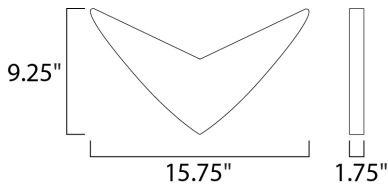

PRODUCT DESCRIPTION

MEASUREMENTS

DIMENSION : 15.75" W x 9.25" H x 1.75" Ext
 MAX OAH : 1.75" OAH 4.06" W x 0.48" H
 HANGING WEIGHT : 2.93 lb

LAMPING

INPUT VOLTAGE : 120V
 LUMENS : 1,470 Rated (1,432 Del.)
 BULB : 1 x 21W LED PCB Integrated , 21W Total
 BULB INCLUDED : (Integrated)
 DIMMABLE : Triac CL
 CRI : 90+ CRI
 COLOR_TEMP : 3000K

FINISHES OPTION

-  Bronze (BZ)
-  Satin Aluminum (SA)
-  White (WT)

MATERIAL

Aluminum, Acrylic

ADDITIONAL

INSTALL UP/DOWN: Any
 RATED LIFE 50000 Hours
 OPERATING TEMPERATURE:
 -20°C (-4°F), 40°C (104°F)

PHOTOMETRIC: Report Found Online