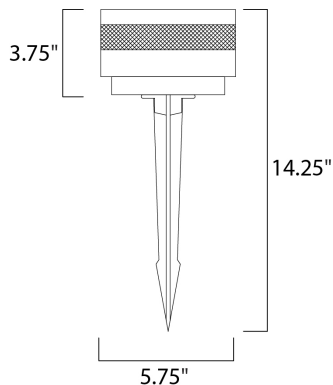

**MEASUREMENTS**

DIMENSION : 5.75" L x 5.75" W x 3.75" H  
 CANOPY : 3.5" W x 0.75" H x 4.75" L  
 HANGING WEIGHT : 4.862 lb

**LAMPING**

INPUT VOLTAGE : 12V  
 LUMENS : 840 Rated (220 Del.)  
 BULB : 4 x 3W LED 12V PCB , 12W Total  
 BULB INCLUDED : (Integrated)  
 DIMMABLE : No  
 CRI : 90+ CRI  
 COLOR\_TEMP : 3000K

**FINISHES OPTION**

 Black (BK)

**MATERIAL**

Aluminum, Acrylic

**RATINGS**

cETLus  
 Wet Location

**ADDITIONAL**

OPERATING TEMPERATURE:  
 -20°C (-4°F), 40°C (104°F)