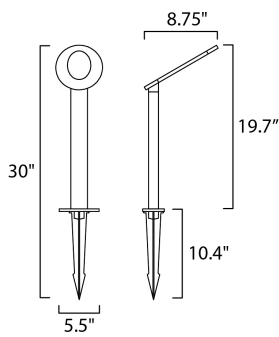

**MEASUREMENTS**

DIMENSION : 8.75" W x 20" H  
 HANGING WEIGHT : 4 lb

**LAMPING**

INPUT VOLTAGE : 12V  
 LUMENS : 346 Rated (224 Del.)  
 BULB : 7 x 1W LED LED , 7W Total  
 BULB INCLUDED : (Integrated)  
 DIMMABLE : No  
 CRI : 80+ CRI  
 COLOR\_TEMP : 3000K