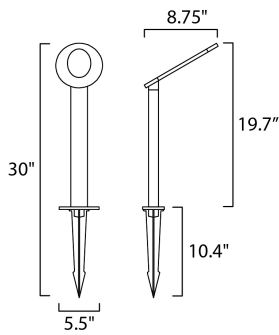

MEASUREMENTS

DIMENSION : 8.75" W x 20" H
 HANGING WEIGHT : 4 lb

LAMPING

INPUT VOLTAGE : 12V
 LUMENS : 346 Rated (224 Del.)
 BULB : 7 x 1W LED LED , 7W Total
 BULB INCLUDED : (Integrated)
 DIMMABLE : No
 CRI : 80+ CRI
 COLOR_TEMP : 3000K