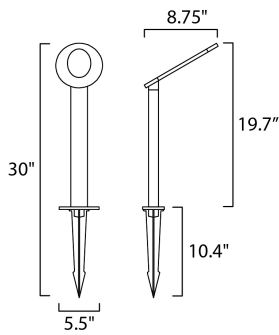

**MEASUREMENTS**

DIMENSION : 8.75" W x 20" H  
 HANGING WEIGHT : 4 lb

**LAMPING**

INPUT VOLTAGE : 12V  
 LUMENS : 346 Rated (224 Del.)  
 BULB : 7 x 1W LED LED , 7W Total  
 BULB INCLUDED : (Integrated)  
 DIMMABLE : No  
 CRI : 80+ CRI  
 COLOR\_TEMP : 3000K