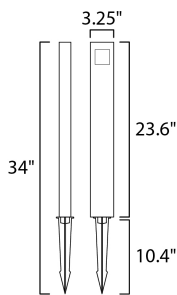

MEASUREMENTS

DIMENSION : 3.25" W x 34" H
 HANGING WEIGHT : 4 lb

LAMPING

INPUT VOLTAGE : 12V
 LUMENS : 140 Rated
 BULB : 2 x 1W LED LED , 2W Total
 BULB INCLUDED : (Integrated)
 DIMMABLE : No
 CRI : 80+ CRI
 COLOR_TEMP : 3000K