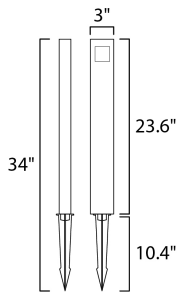

**MEASUREMENTS**

DIMENSION : 3" W x 34" H  
 HANGING WEIGHT : 4.895 lb

**LAMPING**

INPUT VOLTAGE : 12V  
 LUMENS : 210 Rated  
 BULB : 1 x 3W LED PCB Integrated , 3W Total  
 BULB INCLUDED : (Integrated)  
 DIMMABLE : No  
 CRI : 80+ CRI  
 COLOR\_TEMP : 3000K