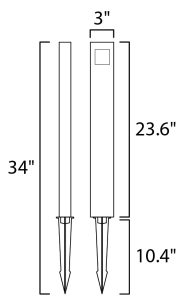

**MEASUREMENTS**

DIMENSION : 3" W x 34" H  
 HANGING WEIGHT : 4.895 lb

**LAMPING**

INPUT VOLTAGE : 12V  
 LUMENS : 210 Rated  
 BULB : 1 x 3W LED PCB Integrated , 3W Total  
 BULB INCLUDED : (Integrated)  
 DIMMABLE : No  
 CRI : 80+ CRI  
 COLOR\_TEMP : 3000K