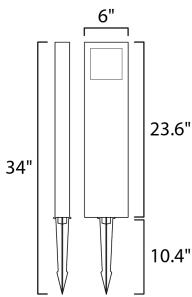

MEASUREMENTS

DIMENSION : 6" W x 34" H
 HANGING WEIGHT : 4 lb

LAMPING

INPUT VOLTAGE : 12V
 LUMENS : 420 Rated (216 Del.)
 BULB : 1 x 6W LED PCB Integrated , 6W Total
 BULB INCLUDED : (Integrated)
 DIMMABLE : No
 CRI : 80+ CRI
 COLOR_TEMP : 3000K