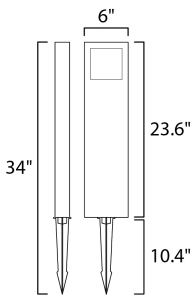

**MEASUREMENTS**

DIMENSION : 6" W x 34" H  
 HANGING WEIGHT : 4 lb

**LAMPING**

INPUT VOLTAGE : 12V  
 LUMENS : 420 Rated (216 Del.)  
 BULB : 1 x 6W LED PCB Integrated , 6W Total  
 BULB INCLUDED : (Integrated)  
 DIMMABLE : No  
 CRI : 80+ CRI  
 COLOR\_TEMP : 3000K